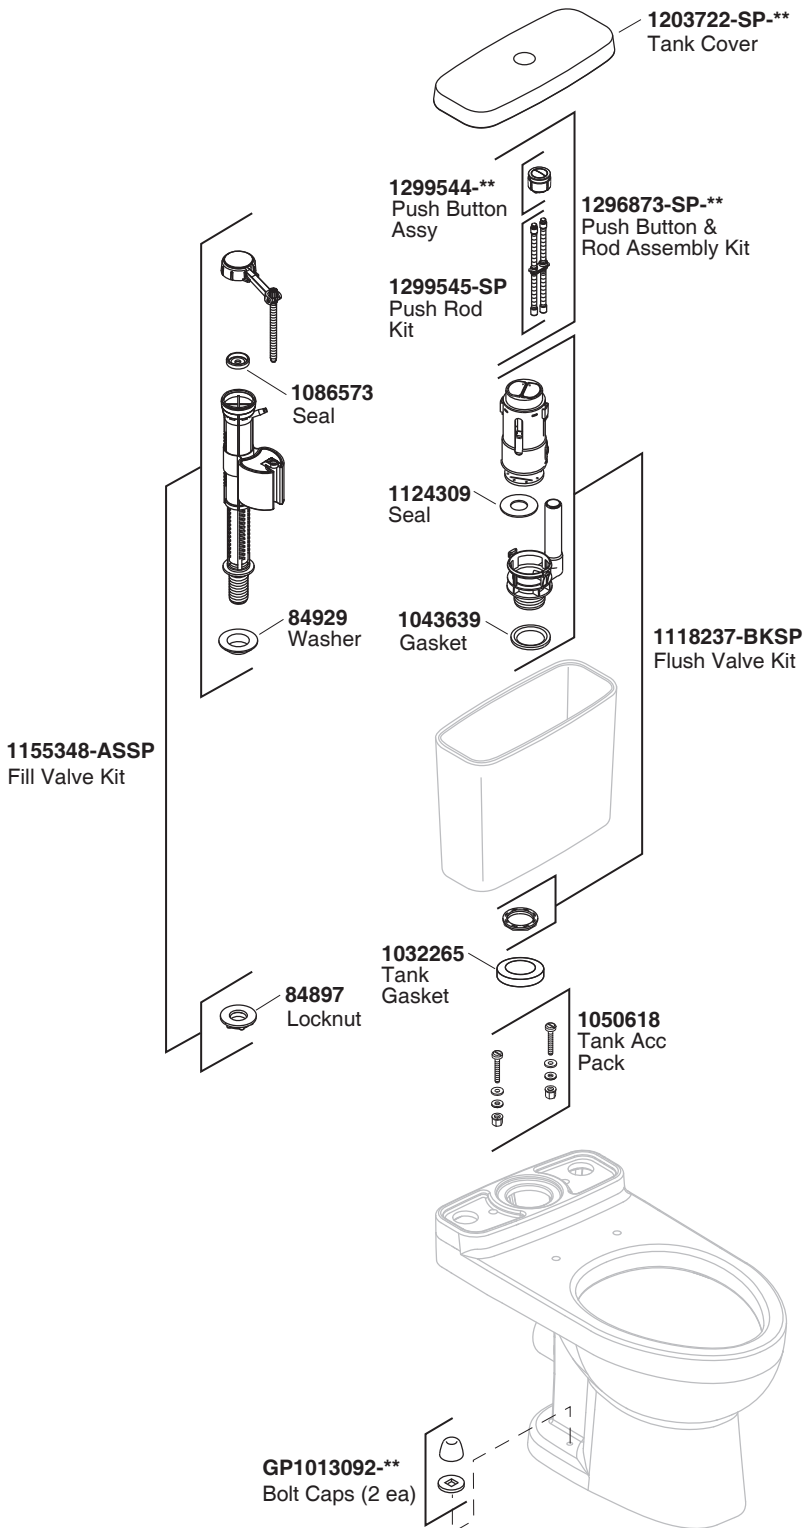

Model Toilet	Bowl	Tank	Seat	Connector
K-28416K-**	K-28412K-**	K-22243K-PTR-**	K-3857K-**	1138552

**Finish/color code must be specified when ordering.